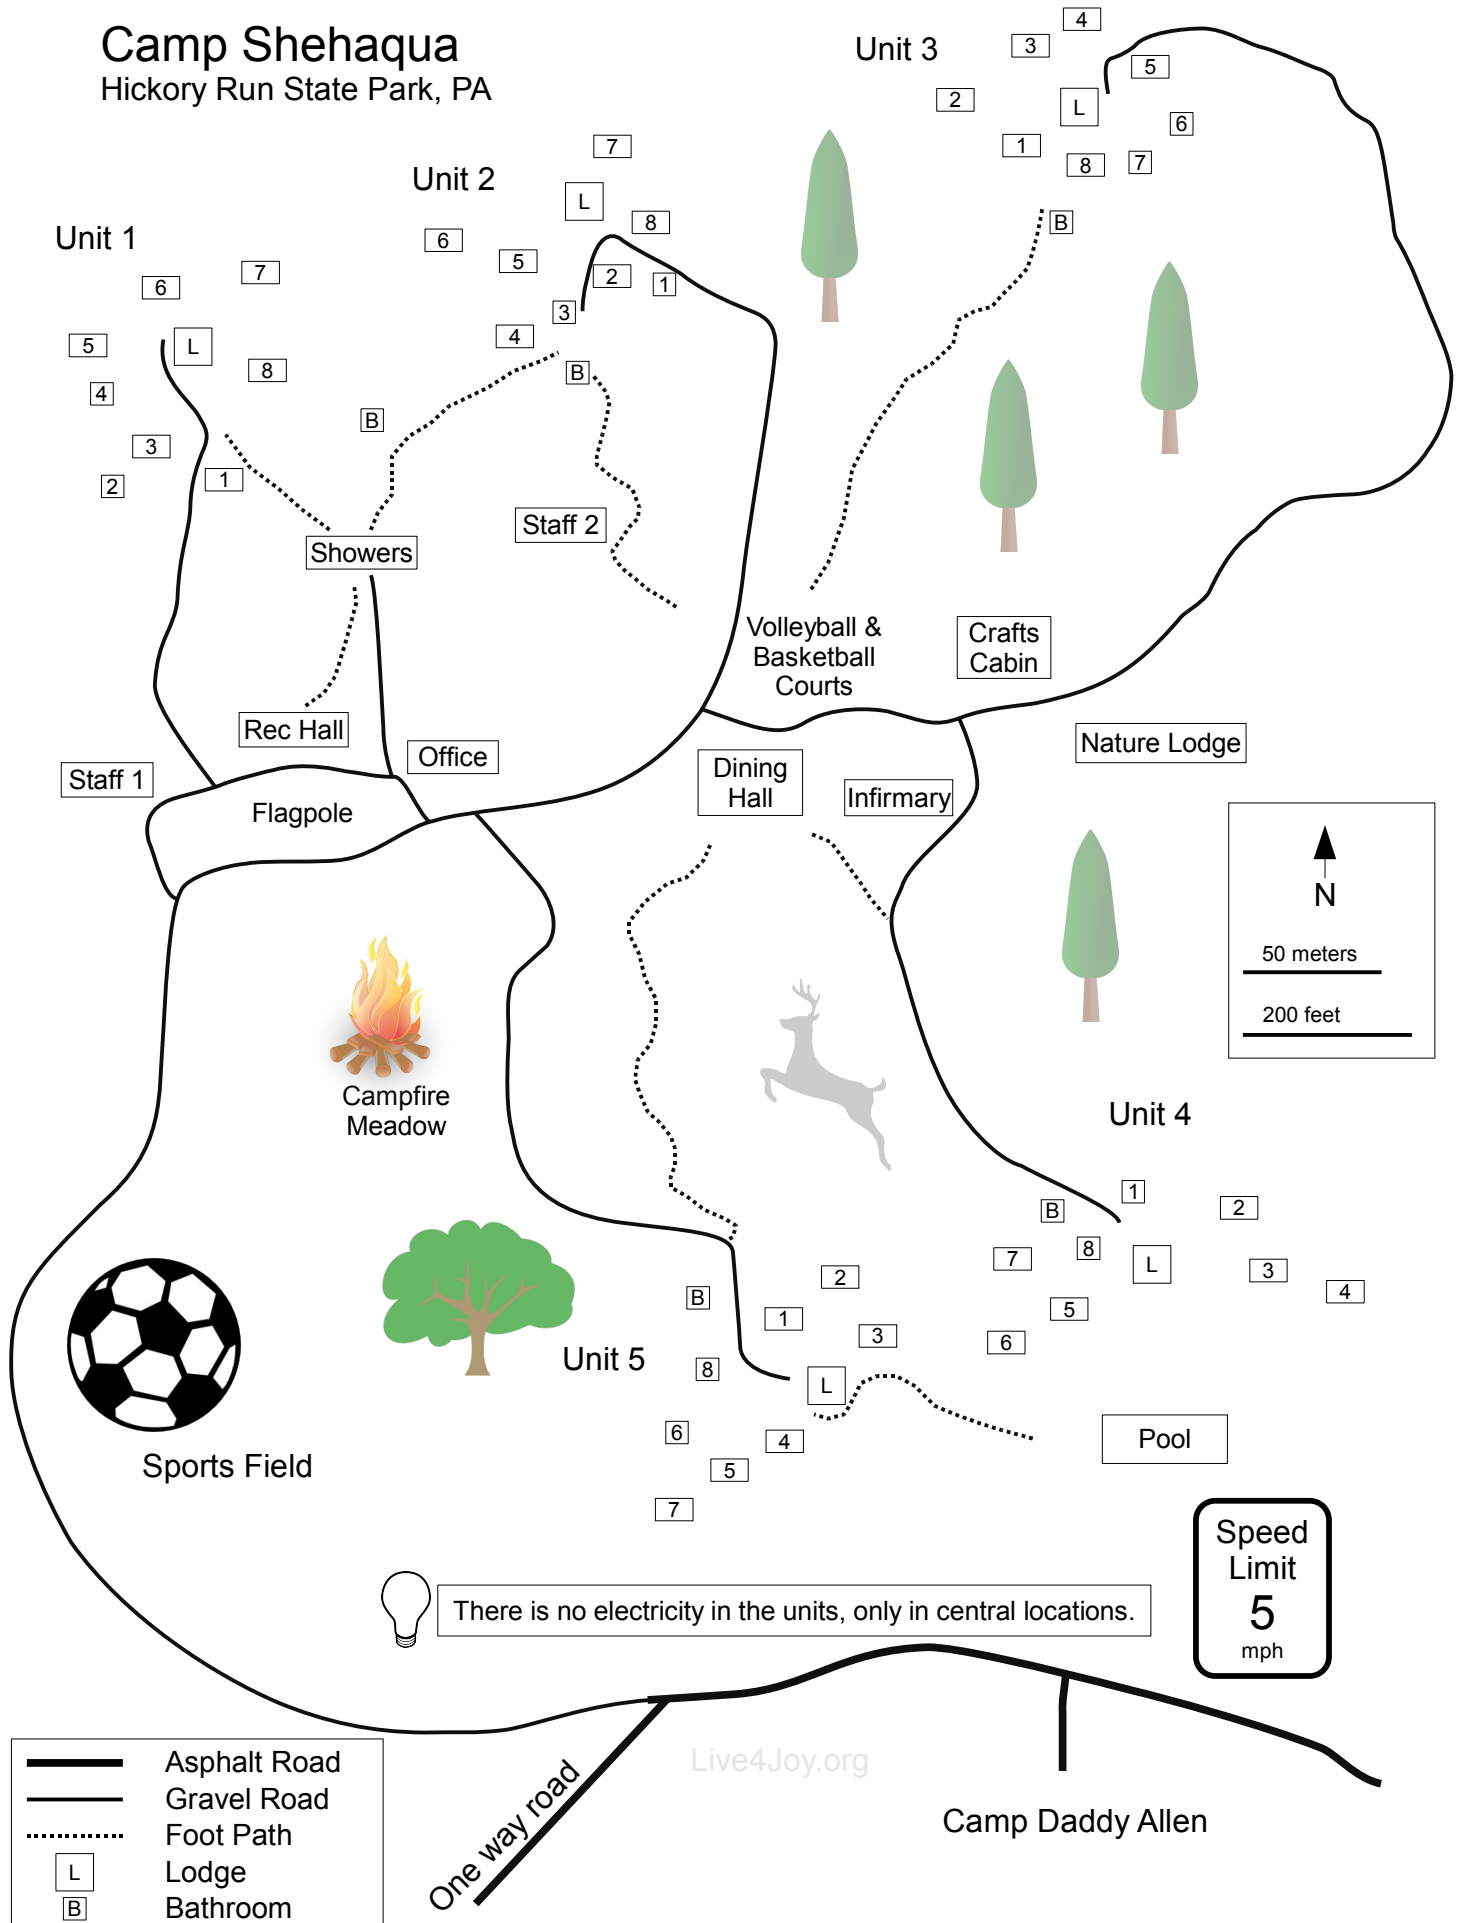

Camp Shehaqua

Hickory Run State Park, PA

- Asphalt Road
- Gravel Road
- Foot Path
- Lodge
- Bathroom

There is no electricity in the units, only in central locations.

Speed Limit
5
mph

N

50 meters

200 feet